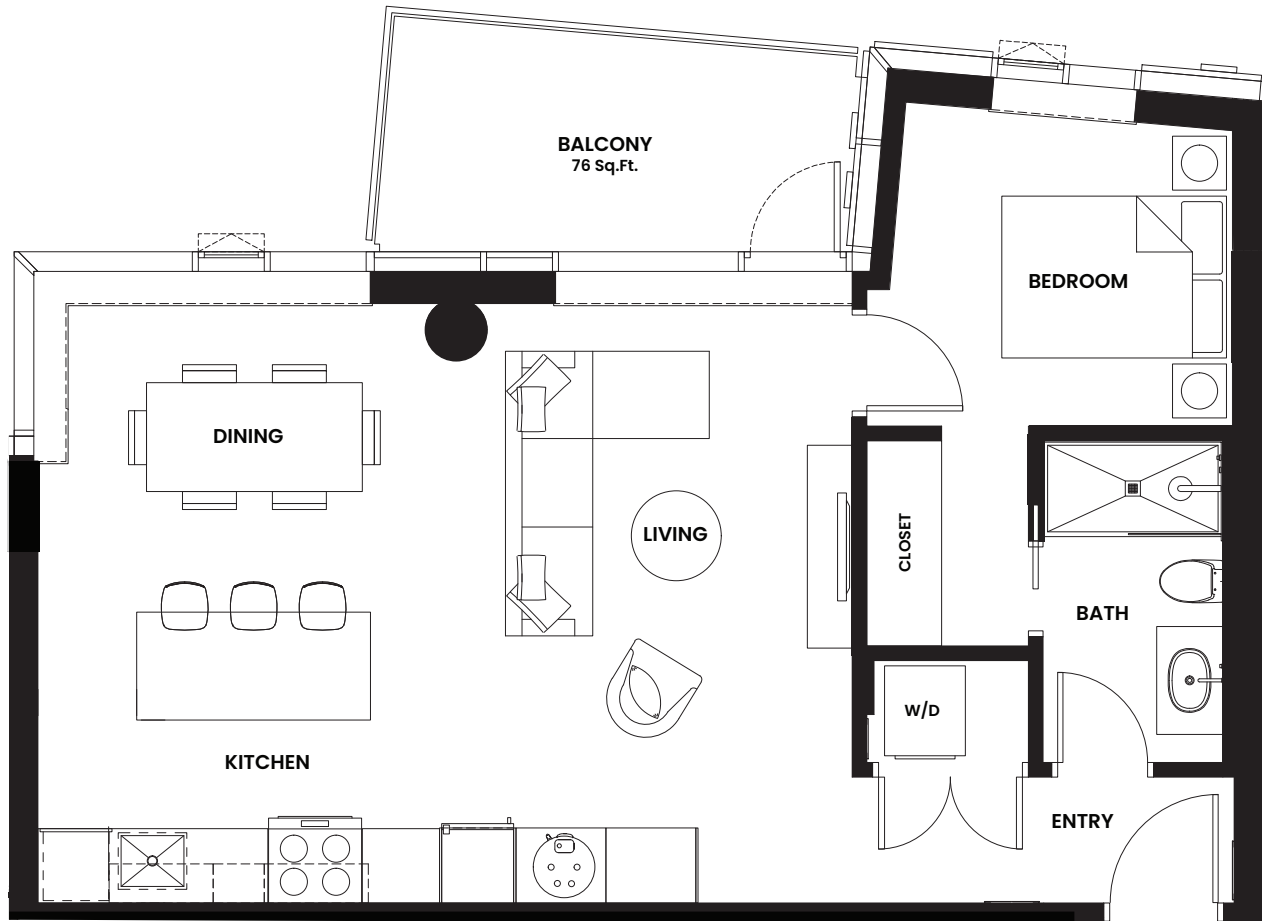

IVEDGE

LINE 01

1 Bed + 1 Bath
657 Sq.Ft.

Level 5-16

thewedgenvictoria.ca

952 Johnson Street
Victoria, BC

Devon
PROPERTIES