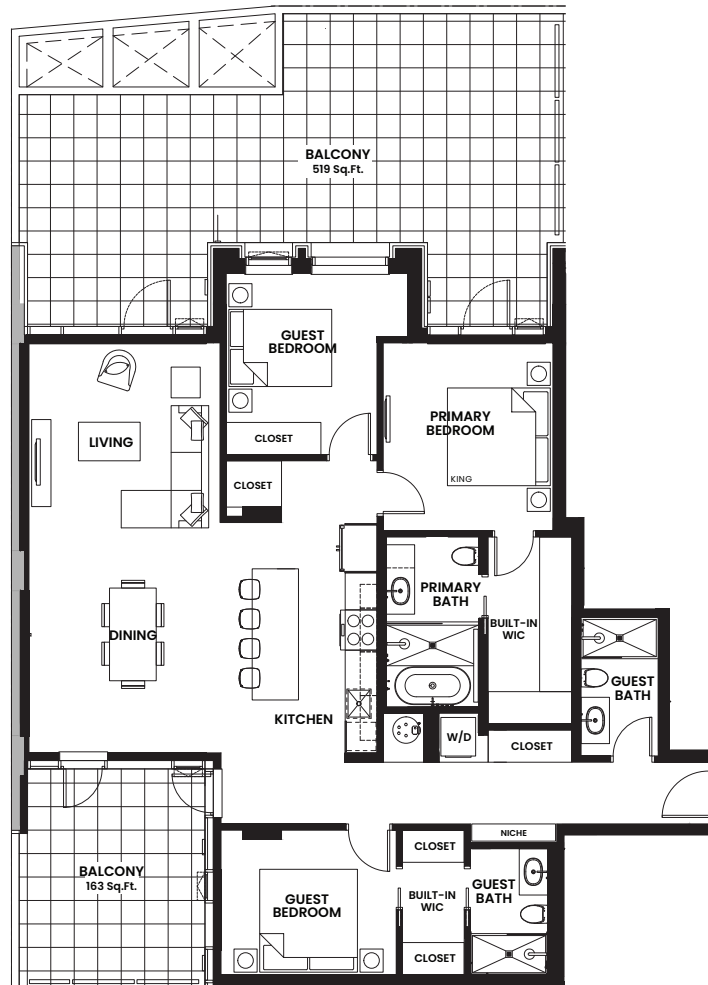

THE WEDGE

UNIT 308

3 Bed + 3 Bath
1,444 Sq.Ft.

Level 3

thewedgenvictoria.ca

952 Johnson Street
Victoria, BC

Devon
PROPERTIES