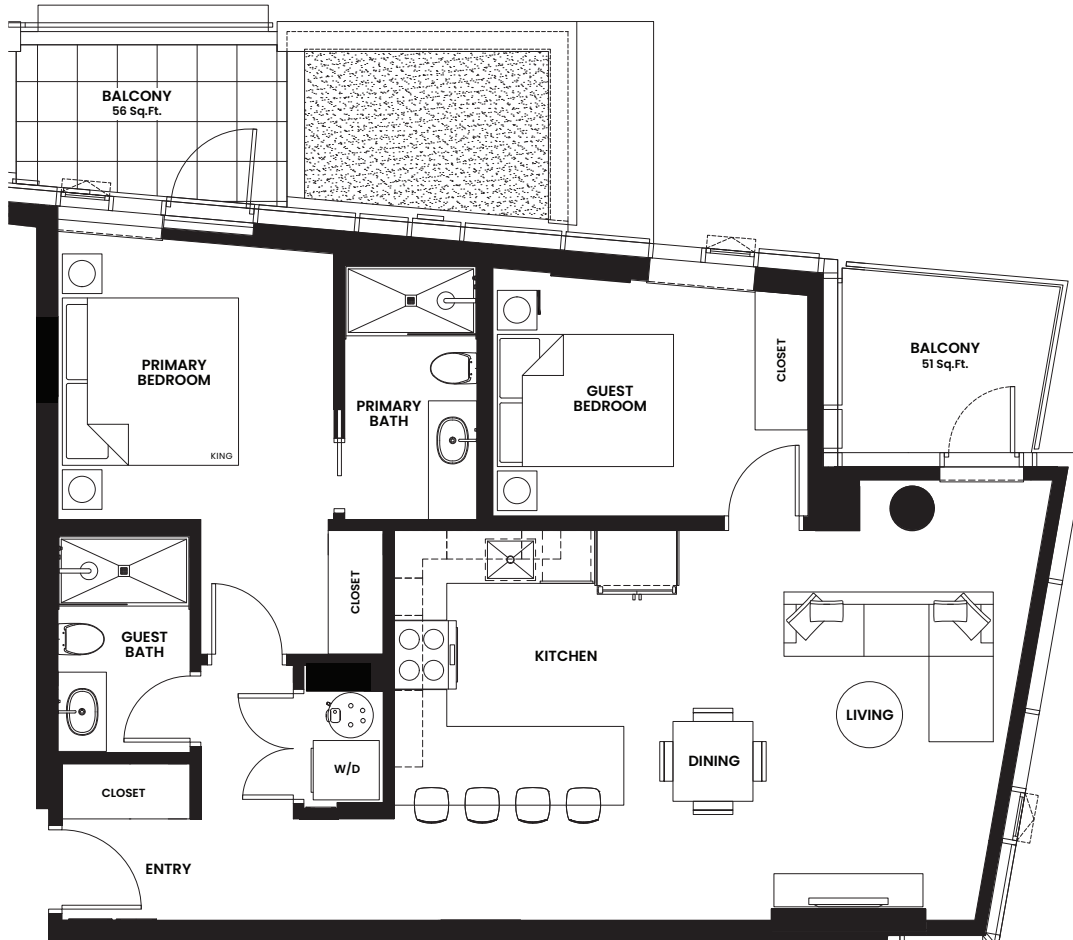

IVEDGE

UNIT 402

2 Bed + 2 Bath
961 Sq.Ft.

Level 4

thewedgenvictoria.ca

952 Johnson Street
Victoria, BC

Devon
PROPERTIES