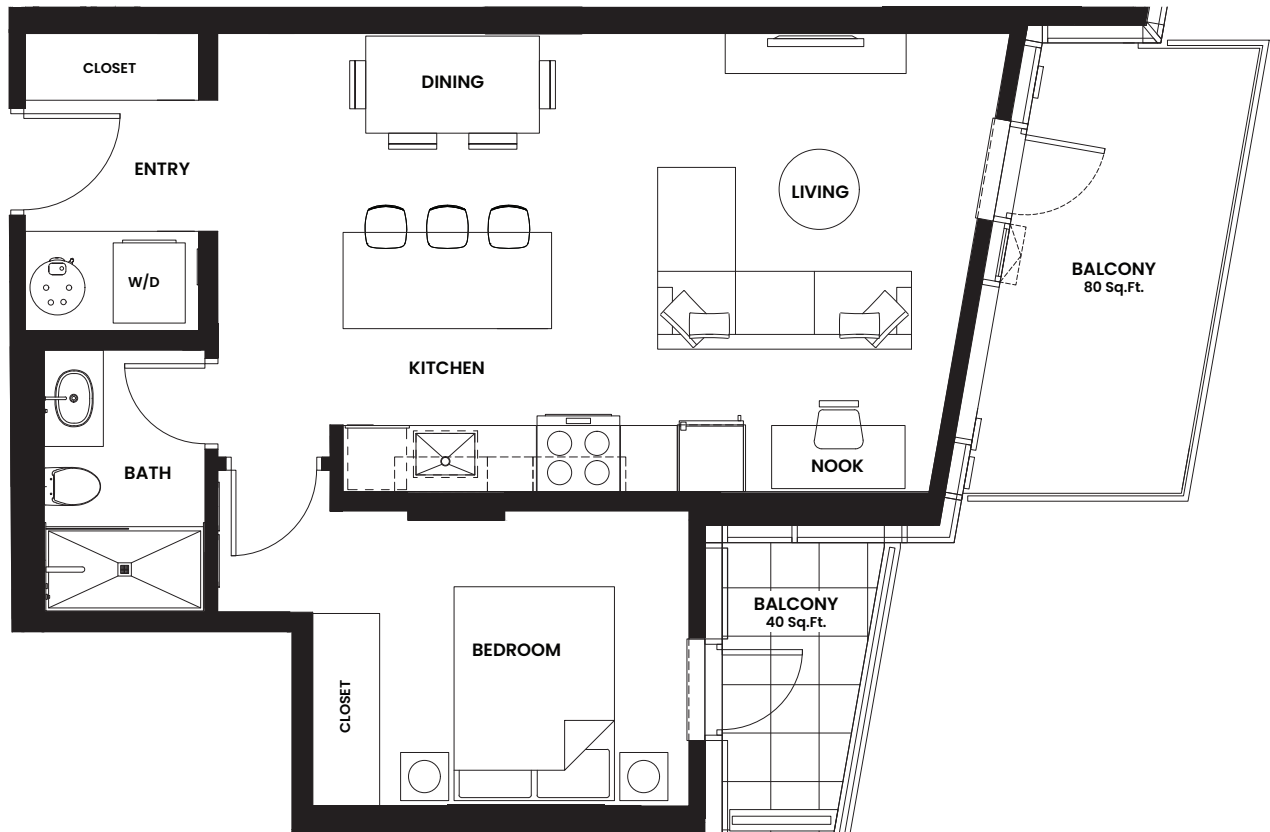

THE EDGE

UNIT 403

1 Bed + 1 Bath
615 Sq.Ft.

Level 4

thewedgenvictoria.ca

952 Johnson Street
Victoria, BC

Devon
PROPERTIES