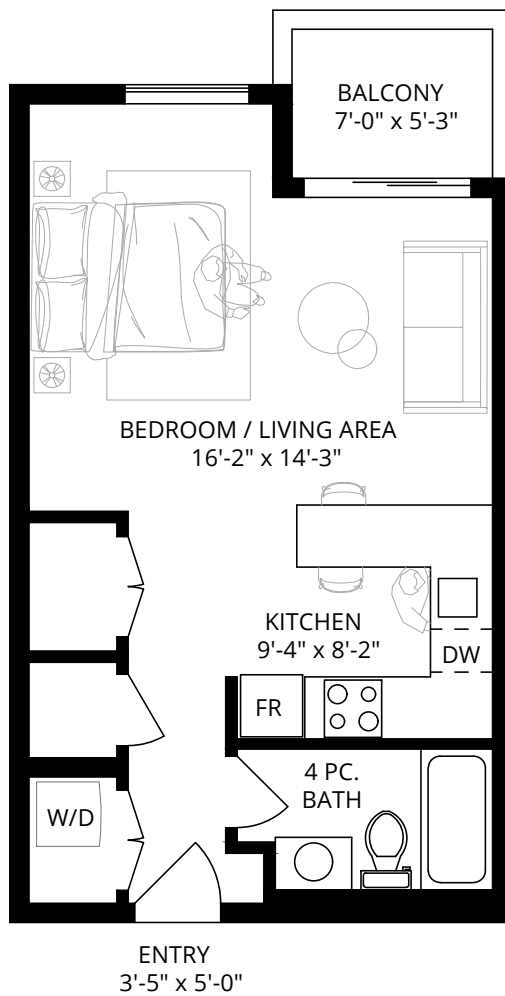

MONASHEE

204/205/206
304/305/306

STUDIO

INT. 457 SF
EXT. 36 SF
TOTAL. 493 SF

Dimensions, sizes, specifications, layouts and materials are approximate only and subject to change without notice. E&OE