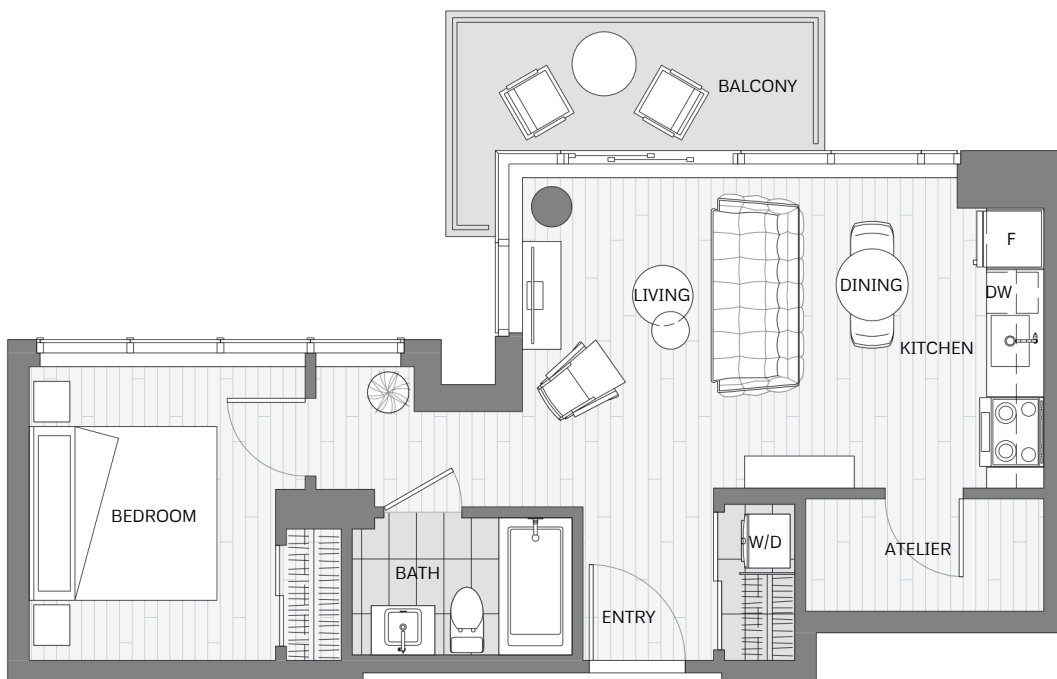

Zephyr

1002

West Tower
One Bedroomplus Atelier
Indoor Living 680s.f.
Outdoor Living 66s.f.

MANAGED BY:

Devon
PROPERTIES

Dimensions, sizes, specifications, layouts and materials are approximate only and subject to change without notice. E.&O.E.