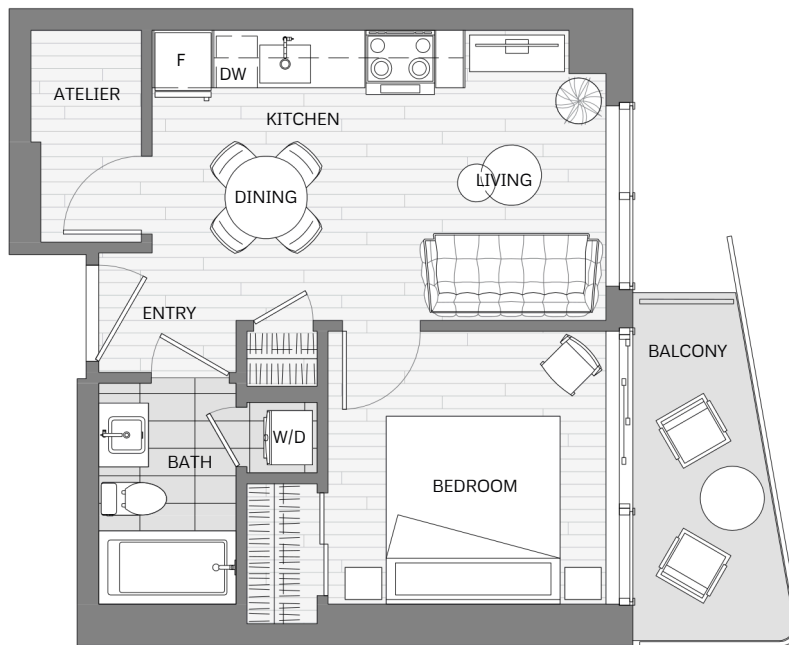

Zephyr

801

East Tower
One Bedroom plus Atelier
Indoor Living 540 s.f.
Outdoor Living 65 s.f.

MANAGED BY:

Devon
PROPERTIES

Dimensions, sizes, specifications, layouts and materials are approximate only and subject to change without notice. E.&O.E.