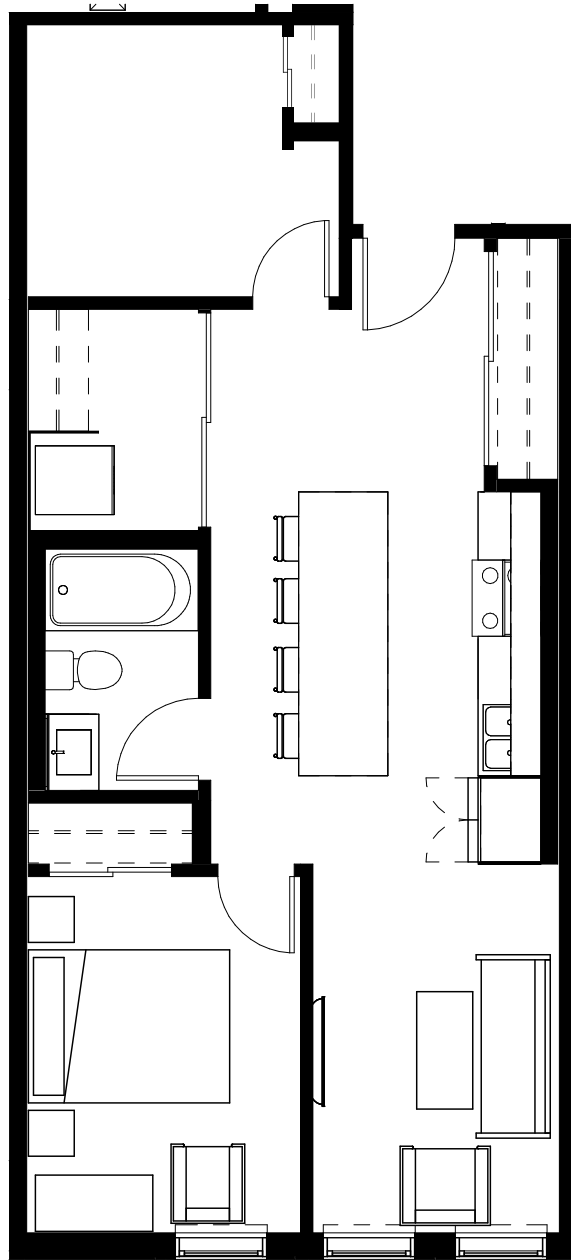

LIGHT HOUSE

Unit G5 2 Bed • 1 Bath 701 Sq.Ft

LEVEL 4

LEVEL 5

LEVEL 6-8

LEVEL 9

LEVEL 10

✉ info@rentlighthouse.ca