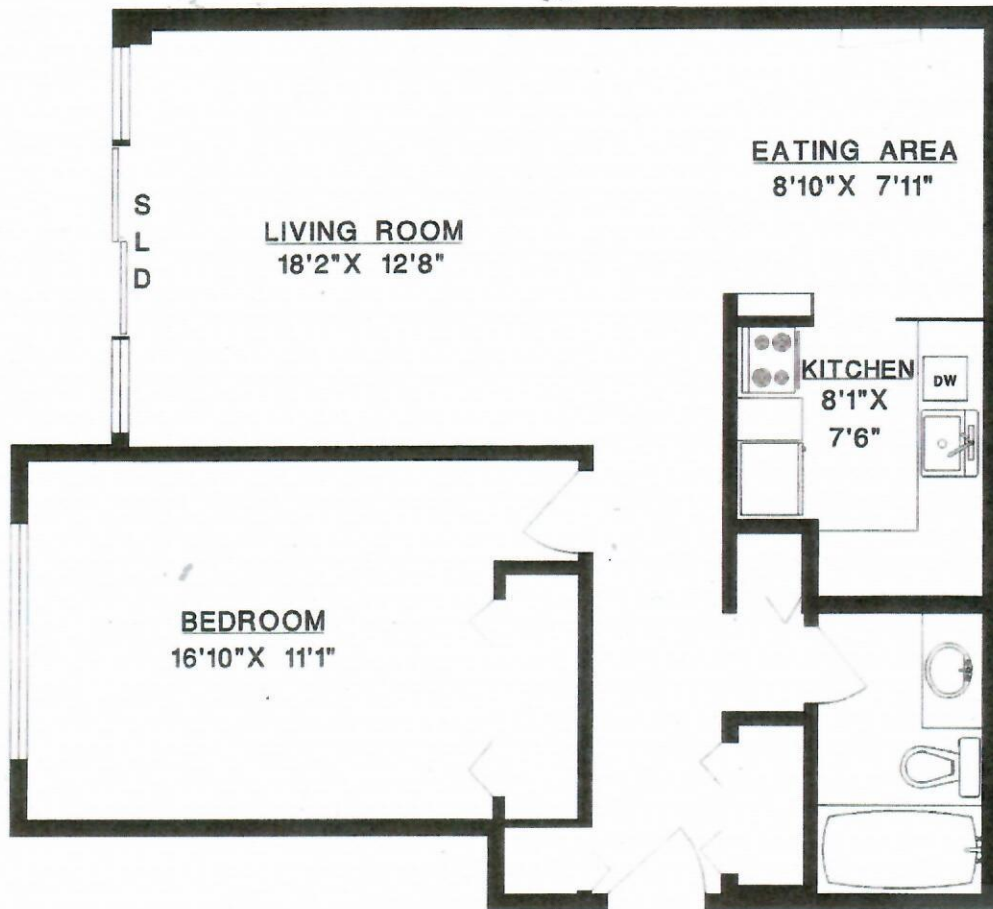

WILLOW GARDENS

Telephone: 604.267.1938
6111 - 5 Tisdall Street, Vancouver

Plan B3 - 1 Bedroom

Approx. ~~740~~⁸⁰⁰ sq. ft.

Handwritten notes and measurements are present at the bottom of the page, including:

- 42.2
- 43.7
- 42.5
- 43.8
- 44.5
- 45.2
- 46.0
- 46.7
- 47.4
- 48.1
- 48.8
- 49.5
- 50.2
- 50.9
- 51.6
- 52.3
- 53.0
- 53.7
- 54.4
- 55.1
- 55.8
- 56.5
- 57.2
- 57.9
- 58.6
- 59.3
- 60.0
- 60.7
- 61.4
- 62.1
- 62.8
- 63.5
- 64.2
- 64.9
- 65.6
- 66.3
- 67.0
- 67.7
- 68.4
- 69.1
- 69.8
- 70.5
- 71.2
- 71.9
- 72.6
- 73.3
- 74.0
- 74.7
- 75.4
- 76.1
- 76.8
- 77.5
- 78.2
- 78.9
- 79.6
- 80.3
- 81.0
- 81.7
- 82.4
- 83.1
- 83.8
- 84.5
- 85.2
- 85.9
- 86.6
- 87.3
- 88.0
- 88.7
- 89.4
- 90.1
- 90.8
- 91.5
- 92.2
- 92.9
- 93.6
- 94.3
- 95.0
- 95.7
- 96.4
- 97.1
- 97.8
- 98.5
- 99.2
- 99.9