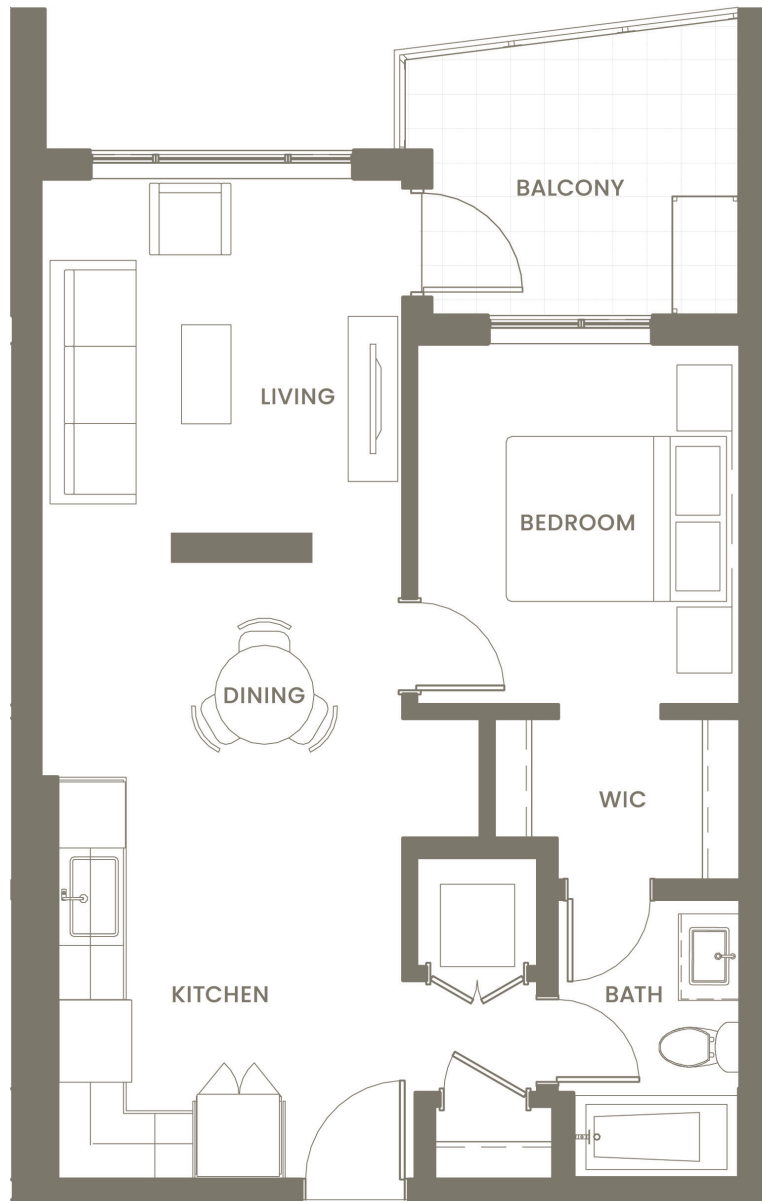

LIFT

STYLE

1A

1 Bedroom

1 Bathroom

Interior: 637 Sq. Ft.

Balcony: 36 Sq. Ft.

STYLE 1A