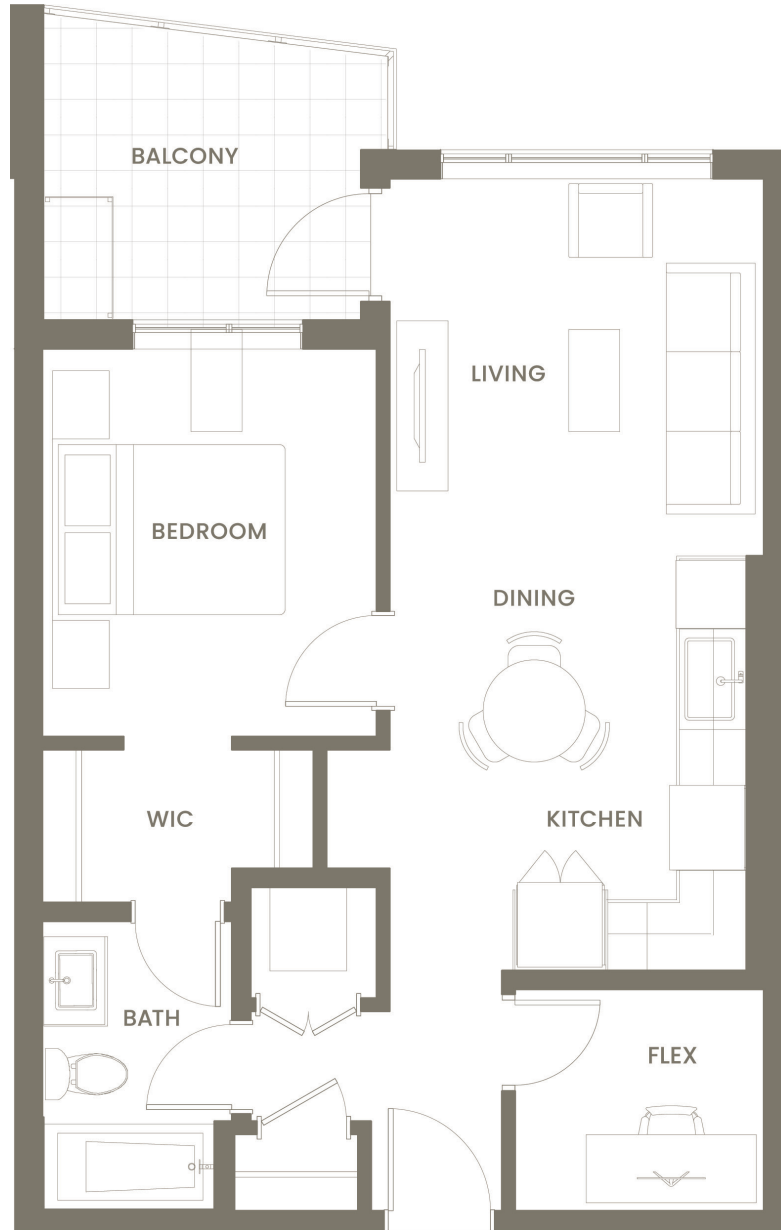

LIFT

STYLE

1B

1 Bedroom + Flex

1 Bathroom

Interior: 637 Sq. Ft.

Balcony: 36 Sq. Ft.

STYLE 1B

This is not an offer for sale and is for information purposes only. Images or drawings are for illustration purposes only. The developer reserves the right to alter size, price, design and/or finishes at any time.