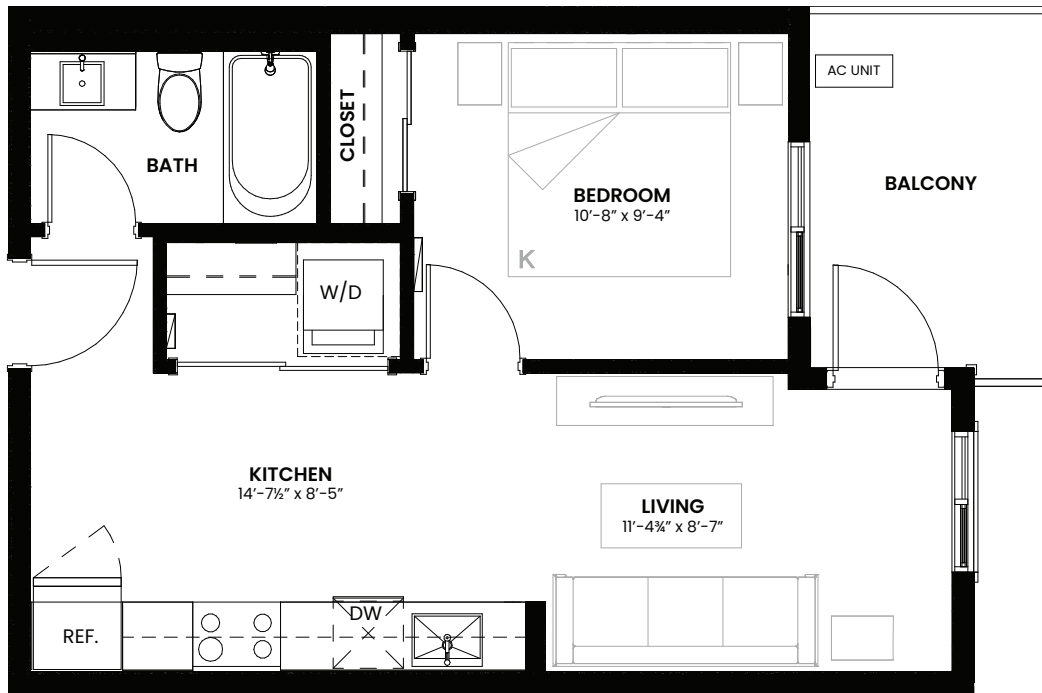

thera

AT MCKINLEY BEACH

UNIT A1

1 Bed + 1 Bath
451 Sq.Ft. Interior
67 Sq.Ft. Exterior

Level 1

thera-kelowna.com

3271 Hilltown Drive
Kelowna, BC

Devon
PROPERTIES