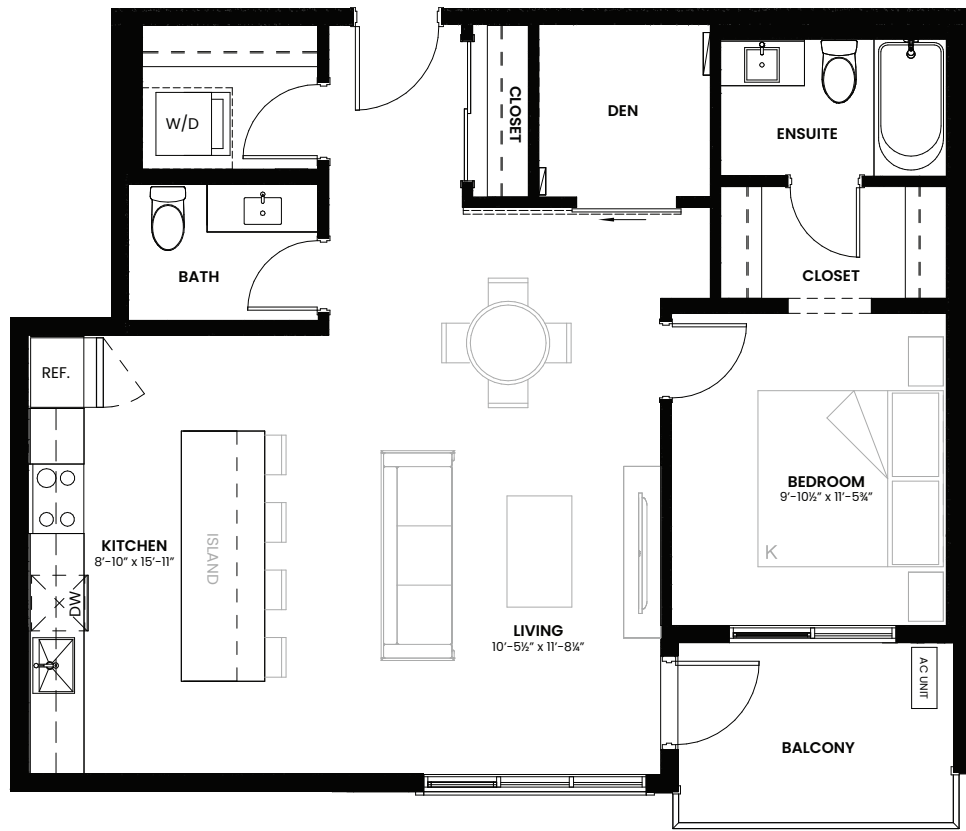

thera

AT MCKINLEY BEACH

UNIT B1

1 Bed + 1 Den + 1.5 Bath

848 Sq.Ft. Interior

63-64 Sq.Ft. Exterior

Level 1

Level 2