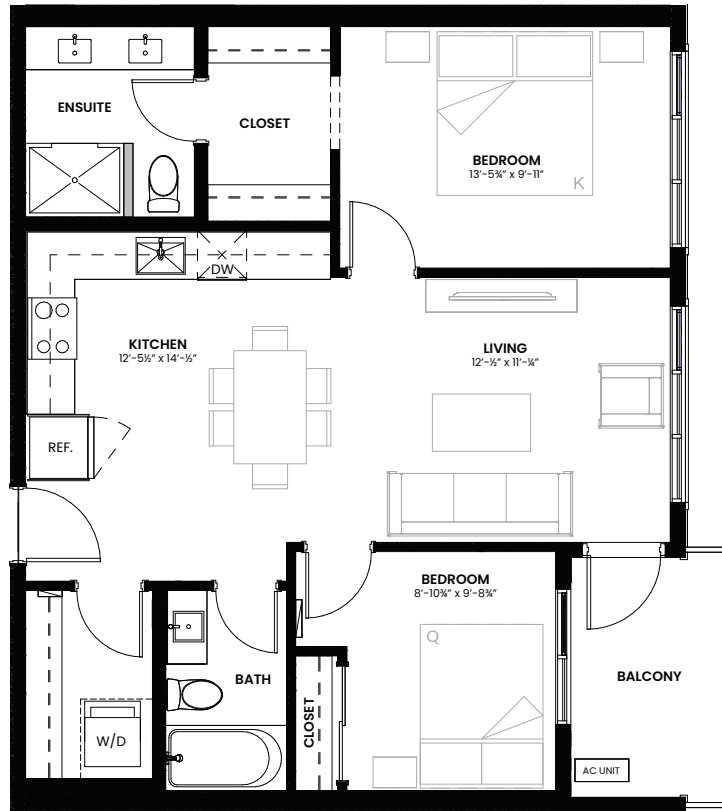

thera

AT MCKINLEY BEACH

UNIT C1

2 Bed + 2 Bath
811 Sq.Ft. Interior
60 Sq.Ft. Exterior

Level 2

Levels 3-5

Level 6

thera-kelowna.com