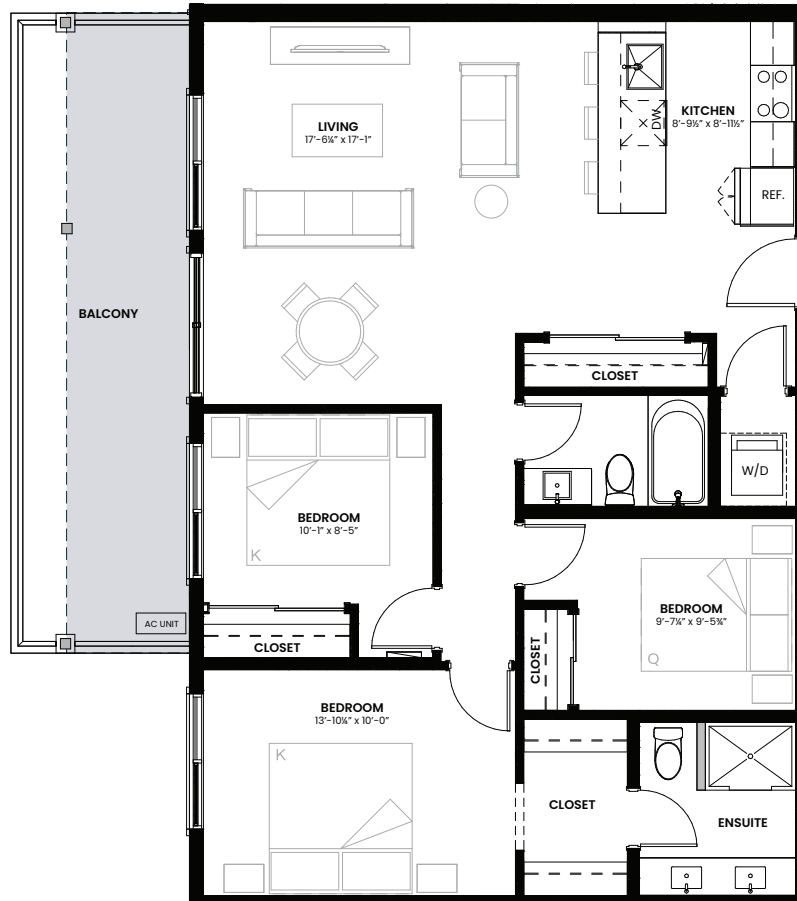

thera

AT MCKINLEY BEACH

UNIT D1

3 Bed + 2 Bath

1,061 Sq.Ft. Interior

147-202 Sq.Ft. Exterior

Level 1

Level 2