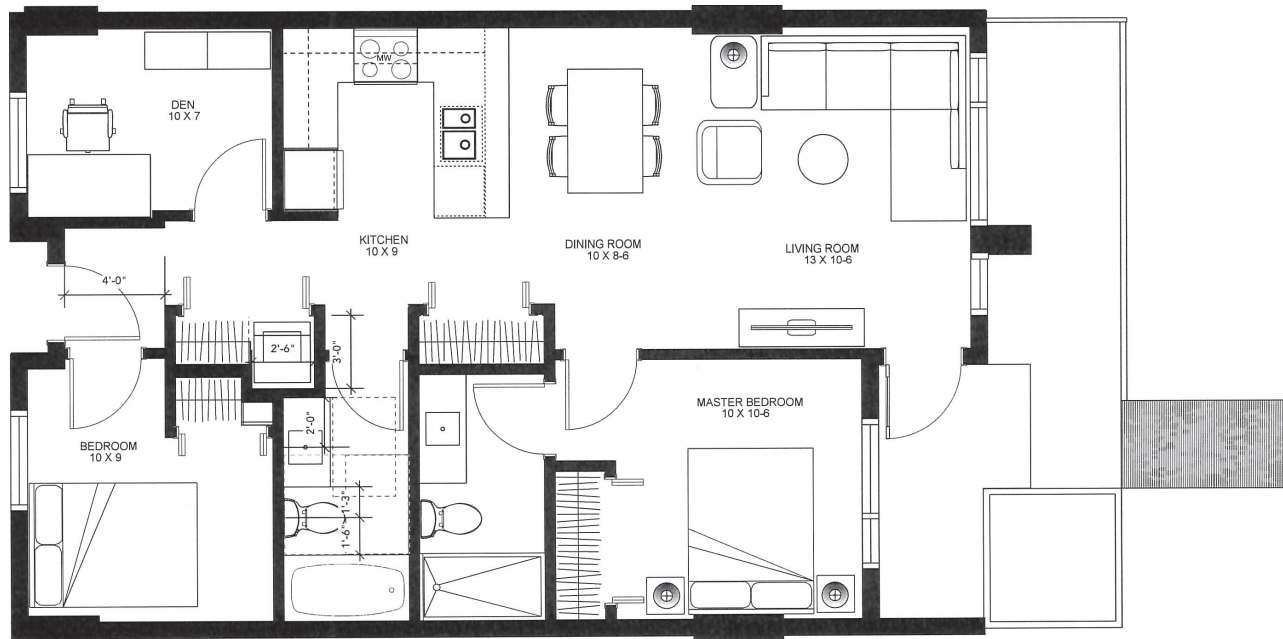

IL GRECO

APARTMENTS

TYPE A'-3

UNITS 201, 202, 203

2 Bedroom + Den + 2 Bath

905 Sq.Ft. Interior

2900 Tillicum Rd
Victoria, BC

devonproperties.com