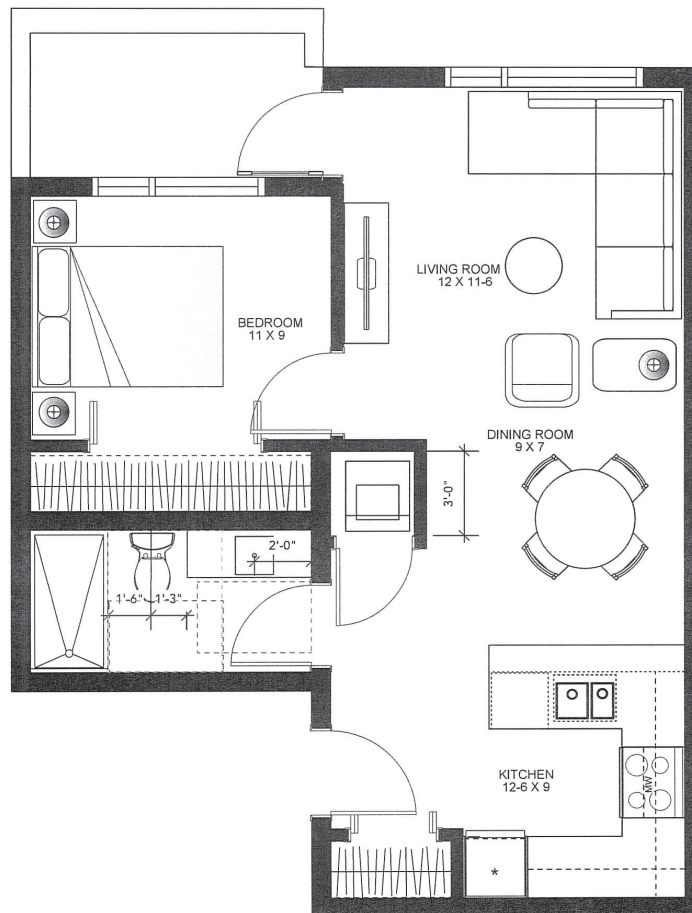

IL GRECO

APARTMENTS

TYPE 1BED-B

UNITS 210, 211R, 312, 313R, 413, 414R

1 Bedroom + 1 Bath

583 Sq.Ft. Interior

2900 Tillicum Rd
Victoria, BC

devonproperties.com