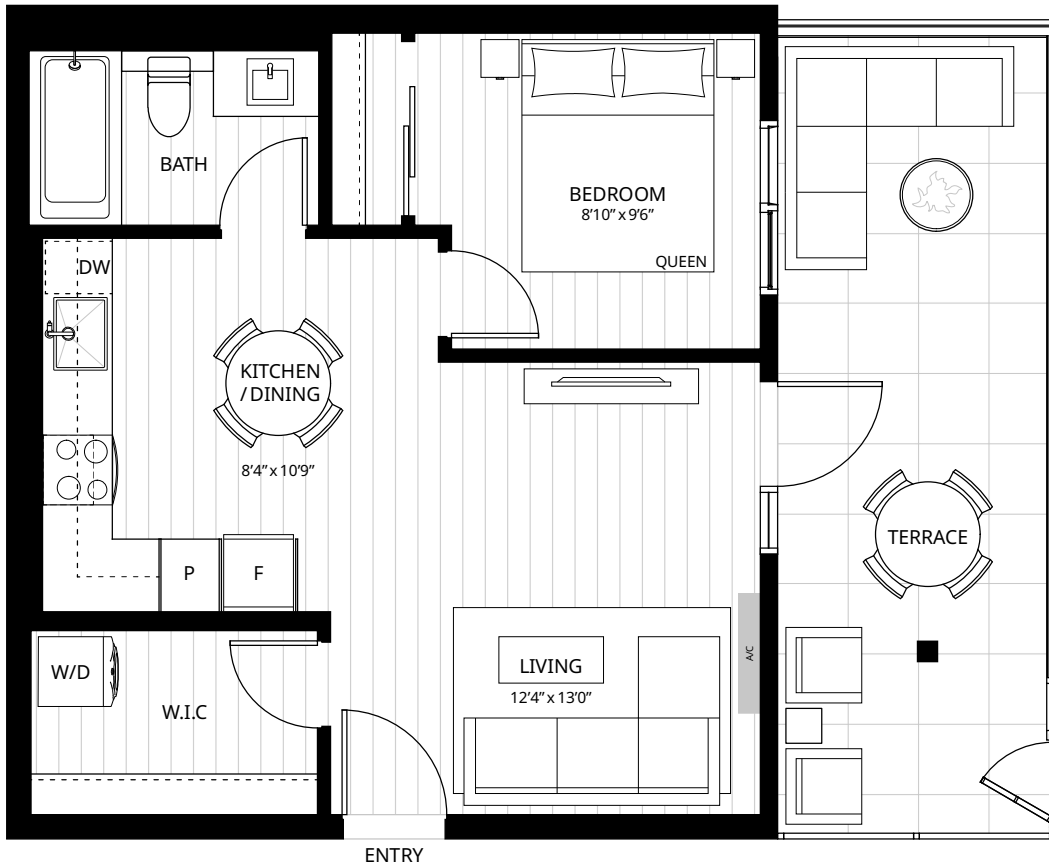

SPENCER BLOCK

SUITE A1

1 Bedroom + 1 Bath

512 Sq.Ft. Interior

164 Sq.Ft. Exterior

Level 2

spencerblock.com

610 Herald Street & 635 Chatham Street, Victoria, BC