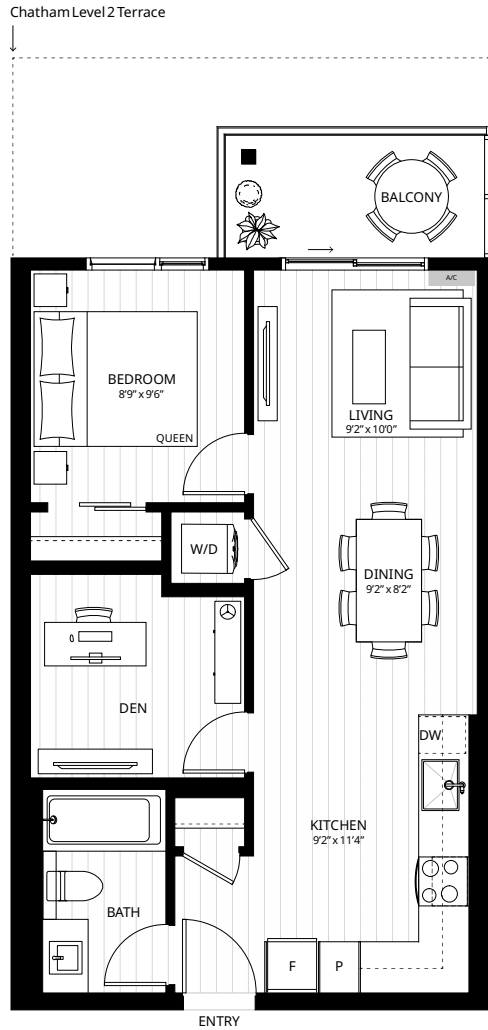

SPENCER BLOCK

SUITE B5

1 Bedroom + Den + 1 Bath
576 Sq.Ft. Interior
53-142 Sq.Ft. Exterior

Level 2

Levels 3-4

Level 5

Level 6

spencerblock.com