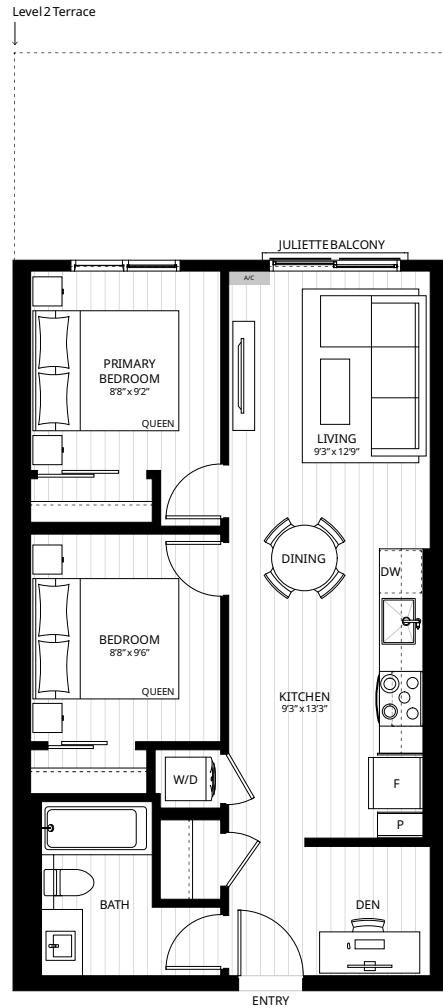

SPENCER BLOCK

SUITE C4

Junior 2 Bedroom + 1 Bath
631 Sq.Ft. Interior
0-173 Sq.Ft. Exterior

Level 2

Levels 3 - 4

Level 5

spencerblock.com
610 Herald Street & 635 Chatham Street, Victoria, BC