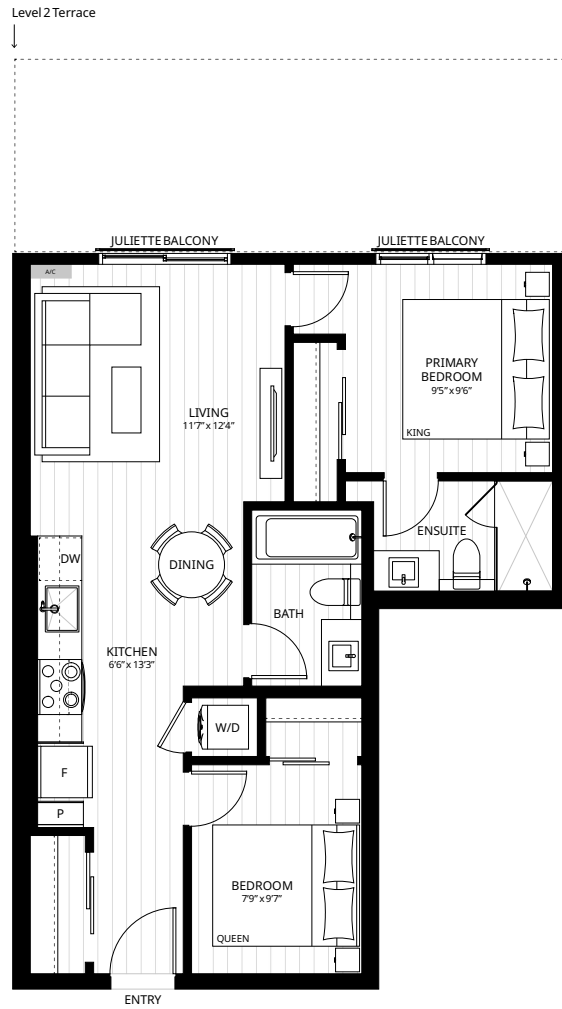

SPENCER BLOCK

SUITE D1

Junior 2 Bedroom + 1 Bath
665 Sq.Ft. Interior
0-195 Sq.Ft. Exterior

Level 2

Levels 3-4

Level 5

spencerblock.com

610 Herald Street & 635 Chatham Street, Victoria, BC