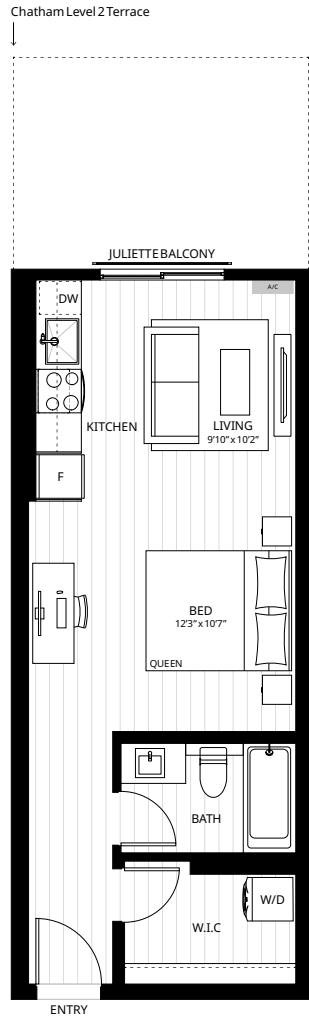

SPENCER BLOCK

SUITE S5

Studio + 1 Bath
430 Sq.Ft. Interior
0-125 Sq.Ft. Exterior

LEVEL 2

Levels 3-4

Level 5

spencerblock.com
610 Herald Street & 635 Chatham Street, Victoria, BC