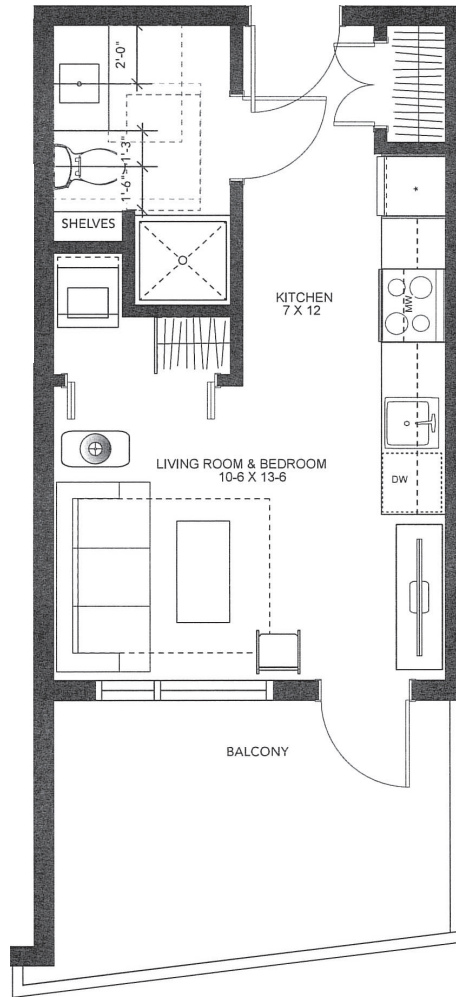

## TYPE STUDIO-2

UNIT 405

Studio + 1 Bath

339 Sq.Ft. Interior

2900 Tillicum Rd  
Victoria, BC

[devonproperties.com](http://devonproperties.com)

*Devon*  
PROPERTIES