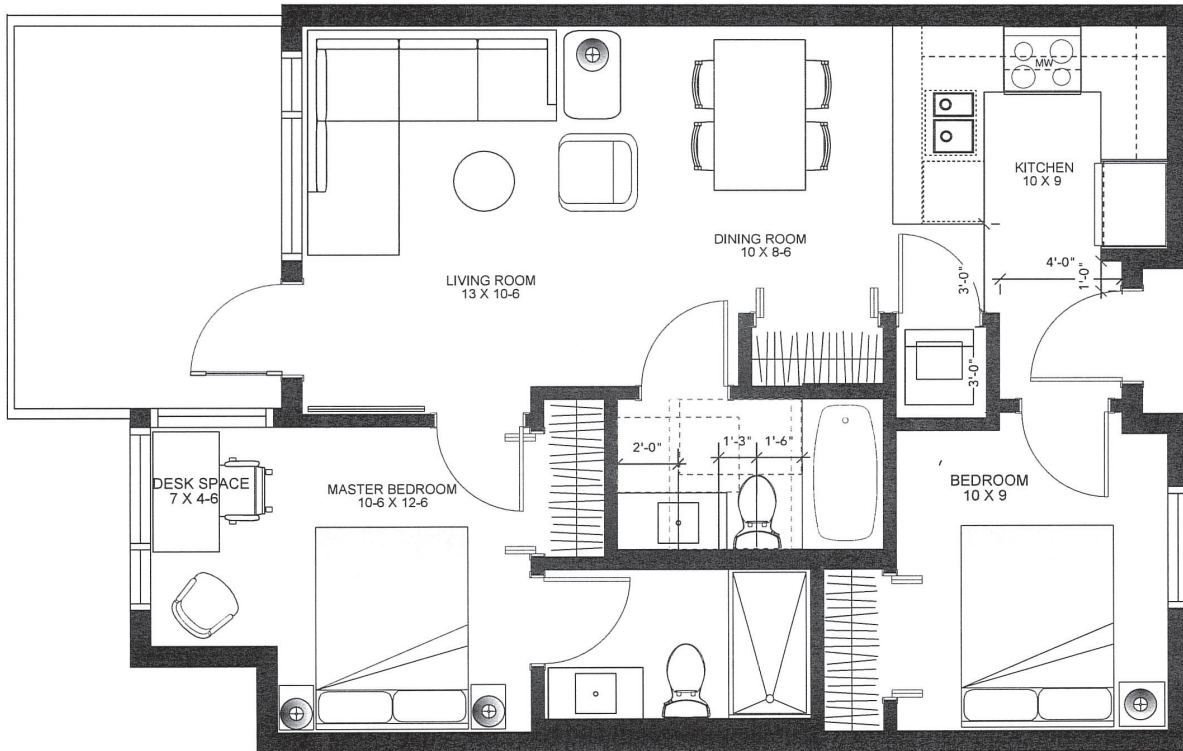

IL GRECO

APARTMENTS

TYPE A"

UNITS 207, 309, 409

2 Bedroom + 2 Bath

749 Sq.Ft. Interior

2900 Tillicum Rd
Victoria, BC

devonproperties.com