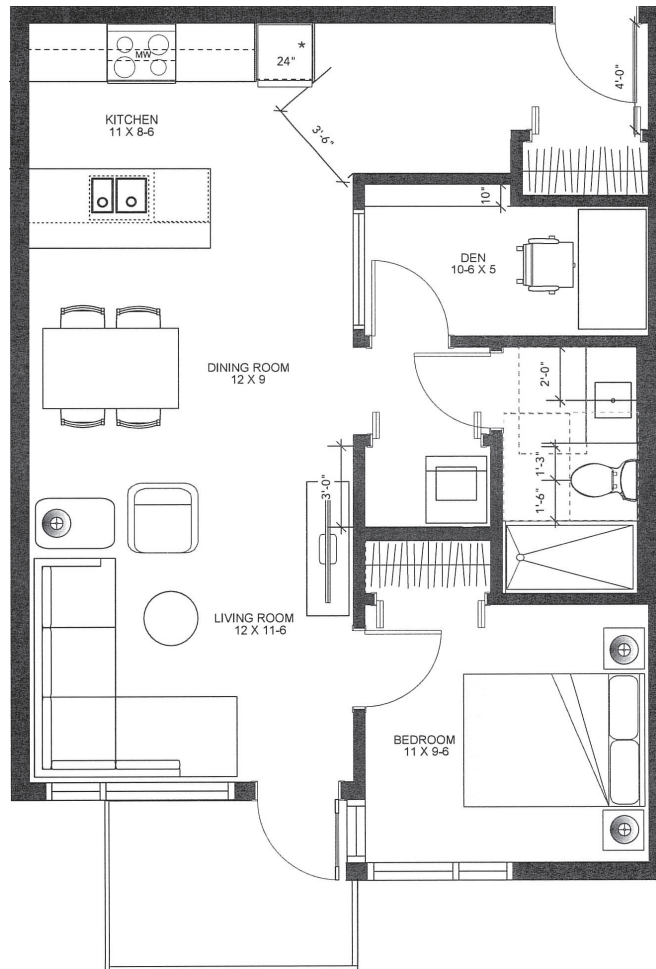

IL GRECO

APARTMENTS

TYPE C

UNITS 308, 408

1 Bedroom + Den + 1 Bath

725 Sq.Ft. Interior

2900 Tillicum Rd
Victoria, BC

devonproperties.com